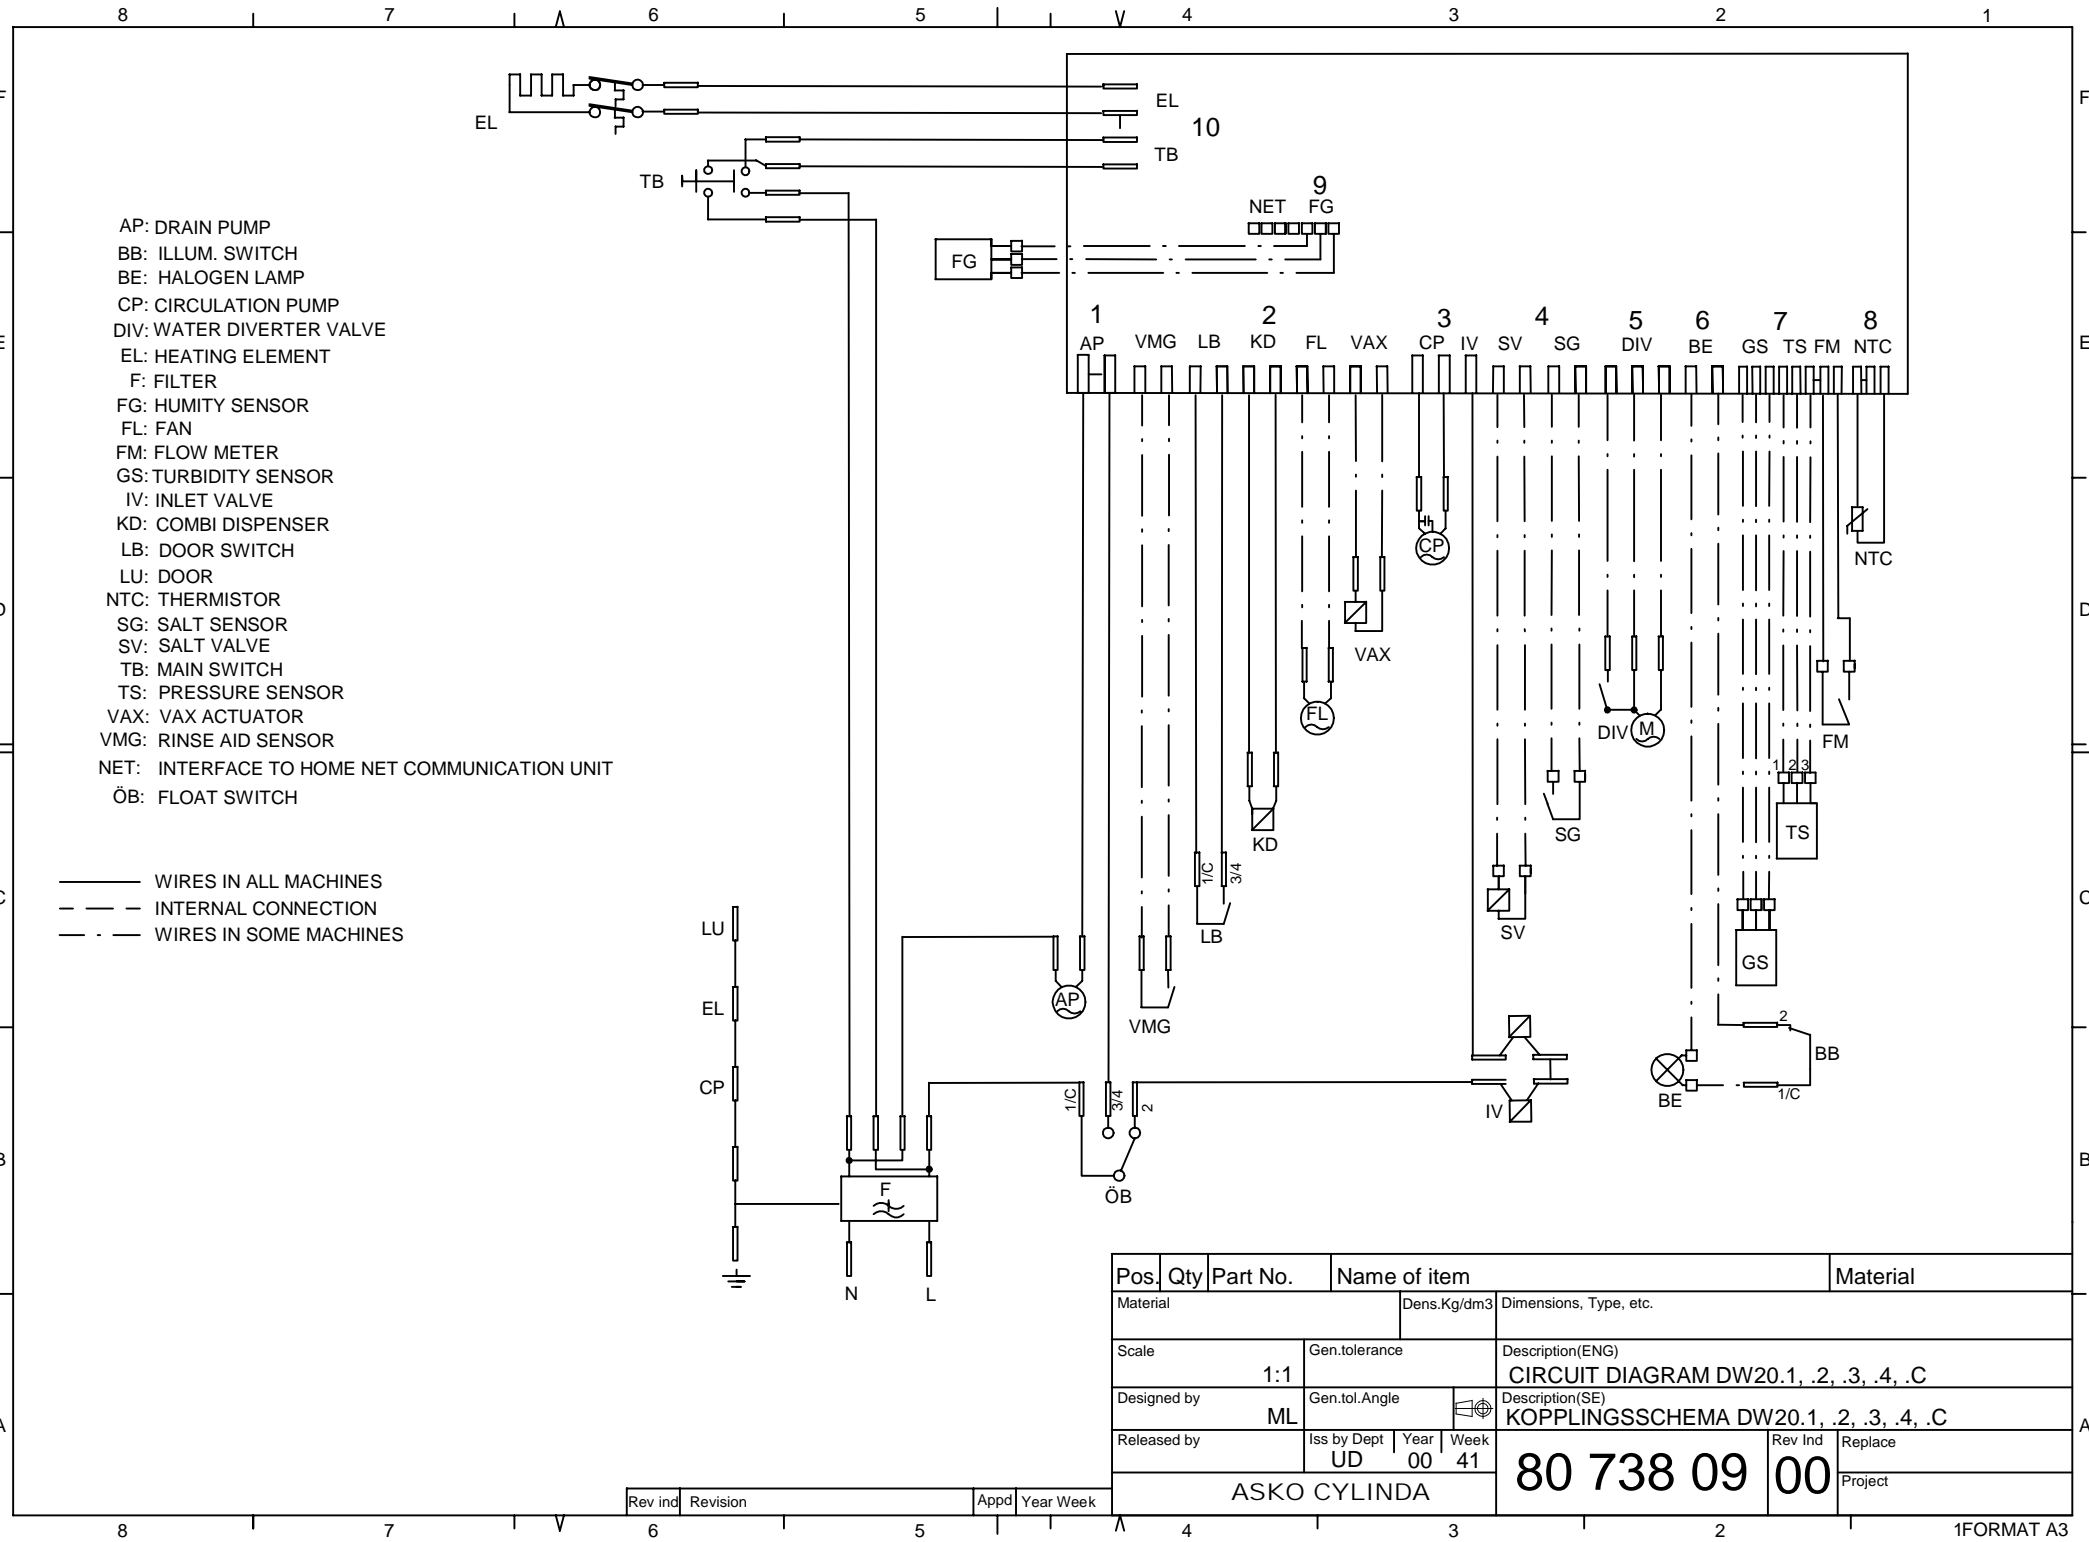

This document must not be copied without our written permission, and the contents thereof must not be imparted to a third party nor be used for any unauthorized purpose. ASKO CYLINDA AB

S:\UDw2011_Tryckunderlag\Kopplingschema\8073809 Circuit diagram DW20.4_c.dft , mail , 2002-06-18 08:34:08

- AP: DRAIN PUMP
- BB: ILLUM. SWITCH
- BE: HALOGEN LAMP
- CP: CIRCULATION PUMP
- DIV: WATER DIVERTER VALVE
- EL: HEATING ELEMENT
- F: FILTER
- FG: HUMITY SENSOR
- FL: FAN
- FM: FLOW METER
- GS: TURBIDITY SENSOR
- IV: INLET VALVE
- KD: COMBI DISPENSER
- LB: DOOR SWITCH
- LU: DOOR
- NTC: THERMISTOR
- SG: SALT SENSOR
- SV: SALT VALVE
- TB: MAIN SWITCH
- TS: PRESSURE SENSOR
- VAX: VAX ACTUATOR
- VMG: RINSE AID SENSOR
- NET: INTERFACE TO HOME NET COMMUNICATION UNIT
- ÖB: FLOAT SWITCH